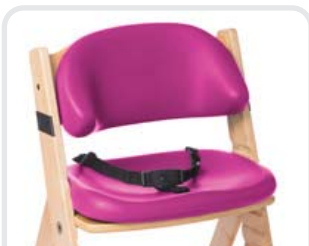

# Height Right™ Chair 5 year warranty

Simple Support that Grows

- Designed to grow with your child from 6 months up to 250 lbs
- Depth and height adjustable seat plate and foot plate
- NEW Early Pelvic Positioner offers contoured support starting from 6 months

3-Point Pelvic Belt Included.

Shown with Early Pelvic Positioner in Aqua and Wooden Tray with cover

Optional Soft-Touch® Seat and Back Cushions can be used for additional comfort.

Height Right™ Chair - 61000000	
Seat Plate	16.5"W × 9.25"D
Seat Plate Height Range (from floor)	16.5" - 24"
Foot Plate	11.5"W × 16.5"D
Foot Plate Height Range (from floor)	4" - 15"
Tray	19"W × 8"D
Tray Height to Floor	26"
Weight Capacity	250 lbs.
Overall	17"W × 21"D × 33"H

Early Pelvic Positioner Specifications	
Lateral Thigh Support Height	3.5"
Seat Width	11"
Seat Depth	9.5"

**Warning:** The Special Tomato Height Right™ Chair is as stable as a typical kitchen chair or baby highchair. However, if your child self-stimulates using vestibular movements (i.e. - rocking back and forth), this product might not be the best choice to meet your child's needs.